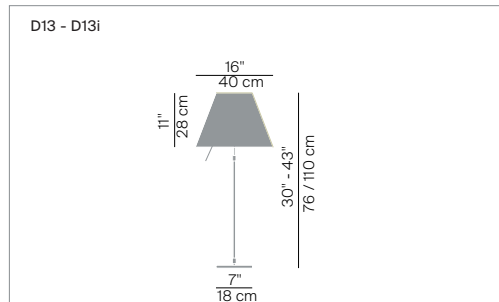

Insulation class and marks:

Rating: 220-240 V ~ 50/60 Hz

Reference code:	Structure	
D13 c	1D13N=00C020A	alu / white
D13	1D13N=000020	alu
	1D13N=000017	black
	1D13N=000030	brass
D13 i	1D13N=010020	alu
D13 if	1D13N=01F020	alu
D13pt	1D13NPT00020	alu
D13 pti	1D13NPT10020	alu
	Shade	
D13/1	9D1301511702	white
	Mezzo Tono collection	
D13/1	9D1301511737	comfort green
	9D1301511724	edgy pink
	9D1301511734	mistic white
	9D1301511738	soft skin
	9D1301511739	shaded stone
	Radiouse collection	
D13/1	9D1301511708	primary red
	9D1301511701	liquorice black
	9D1301511736	petroleum blue
	9D1301511706	smart yellow
	9D1301511705	concrete grey