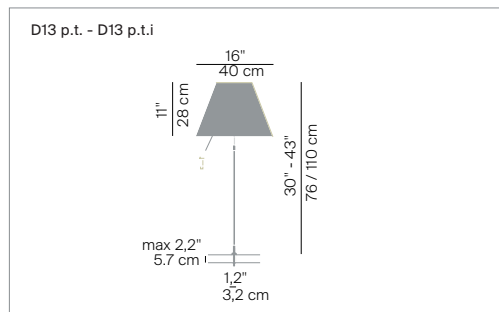

Insulation class and marks:

Rating: 220-240 V ~ 50/60 Hz

Reference code:	Structure	
D13 c	1D13N=00C020A	alu / white
D13	1D13N=000020	alu
	1D13N=000017	black
	1D13N=000030	brass
D13 i	1D13N=010020	alu
D13 if	1D13N=01F020	alu
D13pt	1D13NPT00020	alu
D13 pti	1D13NPT10020	alu
	Shade	
D13/1	9D1301511702	white
	Mezzo Tono collection	
D13/1	9D1301511737	comfort green
	9D1301511724	edgy pink
	9D1301511734	mistic white
	9D1301511738	soft skin
	9D1301511739	shaded stone
	Radiouse collection	
D13/1	9D1301511708	primary red
	9D1301511701	liquorice black
	9D1301511736	petroleum blue
	9D1301511706	smart yellow
	9D1301511705	concrete grey