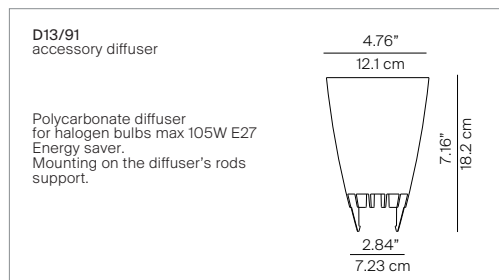

# COSTANZA

design Paolo Rizzatto

**LUCE  
PLAN**

Type:	Table	
Light source:	D13 / D13 c / D13 pt / D13 i / D13 if / D13 pti	LED E27 dimmable 105W HSGSA E27
Product use:	Indoor	
Materials:	Aluminium stem, interchangeable polycarbonate silkscreened shade	
Colors:	Structure in alu, black, brass Shade in white, comfort green, edgy pink, mistic white, soft skin, shaded stone, primary red, liquorice black, petroleum blue, smart yellow, concrete grey	
Description:	Blending tradition and technology, Costanza reinterprets the classic repertoire with contemporary forms. The interchangeable polycarbonate lampshade emits a warm and pleasant light. The rod-like sensor dimmer switch turns the lamp on and off, with four light intensities.	

Insulation class and marks: 

Rating: 220-240 V ~ 50/60 Hz

Reference code:	Structure	
D13 c	1D13N=00C020A	alu / white
D13	1D13N=000020	alu
	1D13N=000017	black
	1D13N=000030	brass
D13 i	1D13N=010020	alu
D13 if	1D13N=01F020	alu
D13pt	1D13NPT00020	alu
D13 pti	1D13NPT10020	alu
	Shade	
D13/1	9D1301511702	white
	Mezzo Tono collection	
D13/1	9D1301511737	comfort green
	9D1301511724	edgy pink
	9D1301511734	mistic white
	9D1301511738	soft skin
	9D1301511739	shaded stone
	Radiouse collection	
D13/1	9D1301511708	primary red
	9D1301511701	liquorice black
	9D1301511736	petroleum blue
	9D1301511706	smart yellow
	9D1301511705	concrete grey