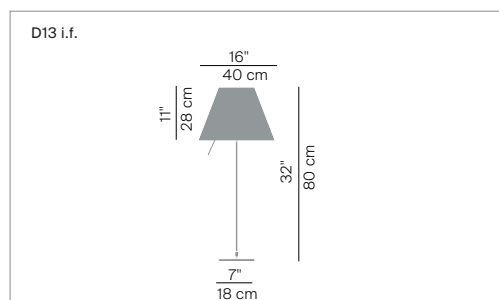

Insulation class and marks:

Rating: 220-240 V ~ 50/60 Hz

Reference code:	Structure	
D13 c	1D13N=00C020A	alu / white
D13	1D13N=000020	alu
	1D13N=000017	black
	1D13N=000030	brass
D13 i	1D13N=010020	alu
D13 if	1D13N=01F020	alu
D13pt	1D13NPT00020	alu
D13 pti	1D13NPT10020	alu
	Shade	
D13/1	9D1301511702	white
	Mezzo Tono collection	
D13/1	9D1301511737	comfort green
	9D1301511724	edgy pink
	9D1301511734	mistic white
	9D1301511738	soft skin
	9D1301511739	shaded stone
	Radiouse collection	
D13/1	9D1301511708	primary red
	9D1301511701	liquorice black
	9D1301511736	petroleum blue
	9D1301511706	smart yellow
	9D1301511705	concrete grey