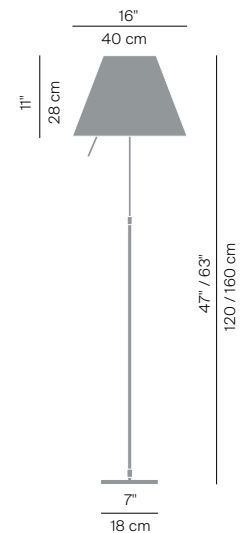

D13 t. - D13 t.i

D13 ti.f.