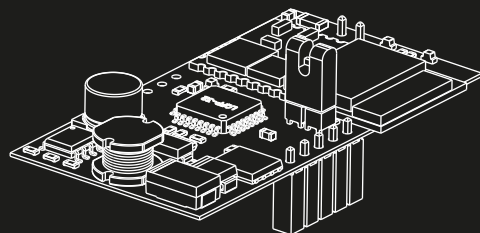

MESH

design Francisco Gomez Paz

**LUCE
PLAN**

D86/1

LUCEPLAN

—
Google Play
APP Store

APP  : www.luceplanusa.com/products/mesh-wireless

D86/W1
D86/W5