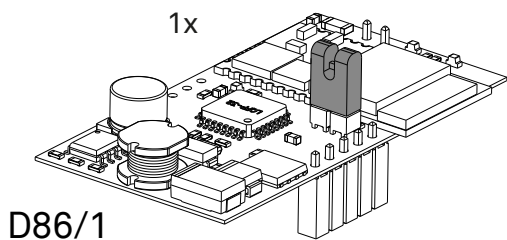

MESH

design Francisco Gomez Paz

**LUCE
PLAN**

D86/1

LUCEPLAN

—
Google Play
APP Store

APP  : www.luceplanusa.com/products/mesh-wireless

D86/W1
D86/W5