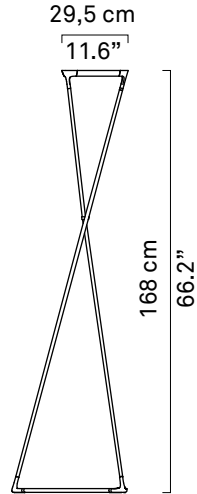

TANGO

design Francisco Gomez Paz

**LUCE
PLAN**

D77

USA - Canada - Mexico

D77t

kg 3 kg

lb 6.6 lb