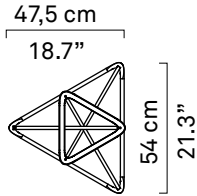

TANGO

design Francisco Gomez Paz

**LUCE
PLAN**

D77

USA - Canada - Mexico

D77t

kg 3 kg

lb 6.6 lb