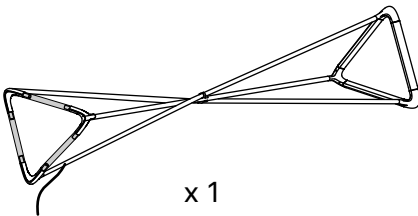

TANGO

design Francisco Gomez Paz

**LUCE
PLAN**

D77

USA - Canada - Mexico

D77t

kg 3 kg

lb 6.6 lb