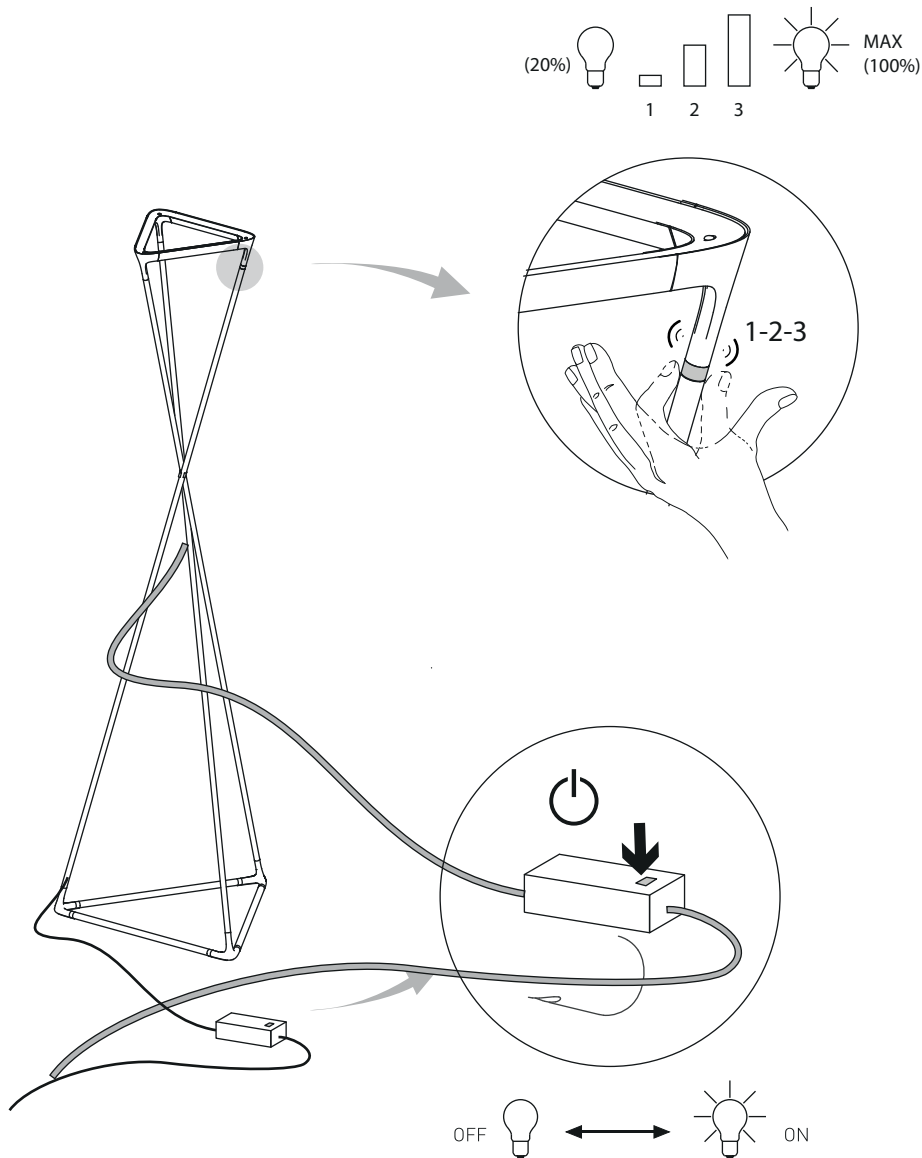

TANGO

design Francisco Gomez Paz

**LUCE
PLAN**

D77

USA - Canada - Mexico

D77t

kg 3 kg

lb 6.6 lb

1

1.1

1.2

1.3

1.4

1.5

1.6

www.luceplan.com