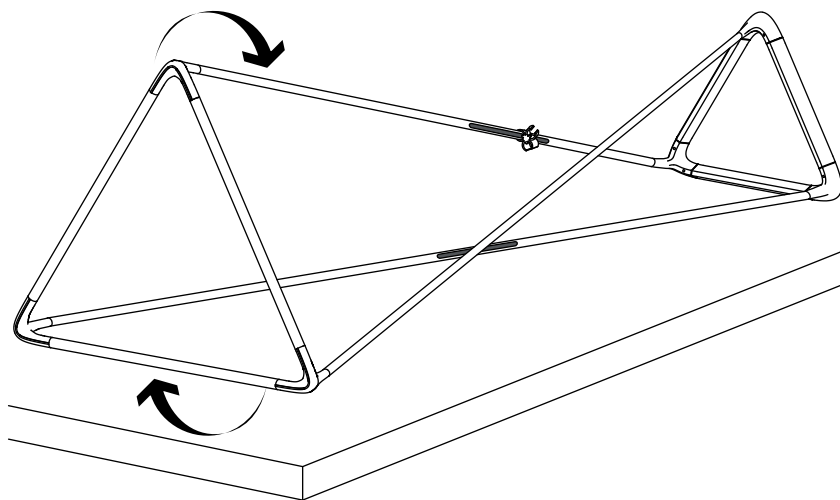

TANGO

design Francisco Gomez Paz

**LUCE
PLAN**

D77

USA - Canada - Mexico

D77t

kg 3 kg

lb 6.6 lb

1

1.1

1.2

1.3

1.4

1.5

1.6

www.luceplan.com