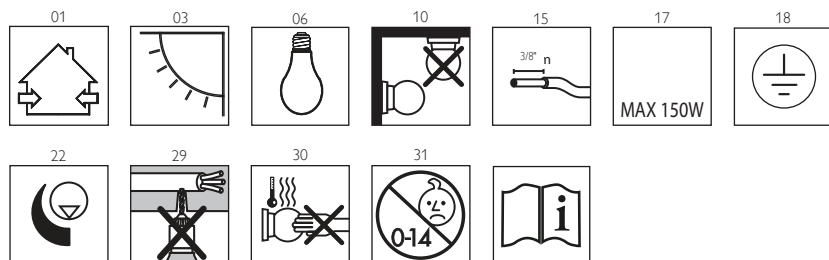

HOPE

design Francisco Gomez Paz / Paolo Rizzatto

**LUCE
PLAN**

D66

D66/8a

D66/8ti

D66/8a

49 cm
19.3"

x1

x1

45,6 cm
18"

x8

x8

x8

x1

x2