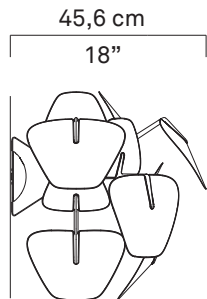

HOPE

design Francisco Gomez Paz / Paolo Rizzatto

**LUCE
PLAN**

D66

D66/8a

D66/8ti

D66/8a

49 cm
19.3"

x1

x1

45,6 cm
18"

x8

x8

x8

x1

x2