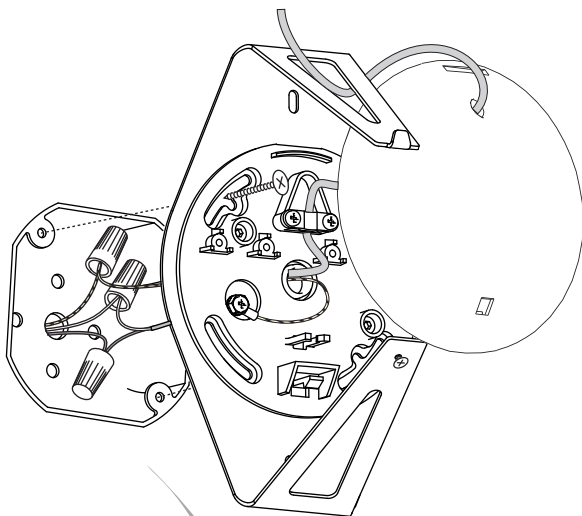

1.5

yellow/green
jaune/vert
amarillo/verde

N white
blanc
blanco

L black
noir
negro