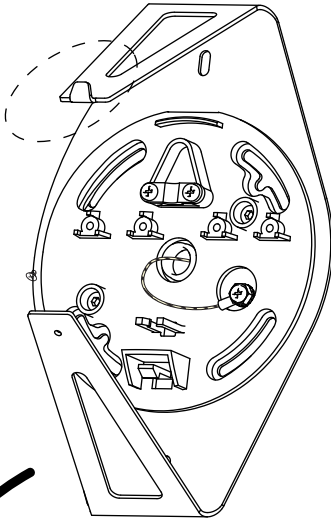

x1

x1

45,6 cm
18"

x8

x8

x8

x1

x2

kg 1,1 kg

lb 2.4 lb

150W
A-21
med. base

150W T-10
halogen shielded
med. base

23W
CFEL
med. base

1

 D66/8a

1.2