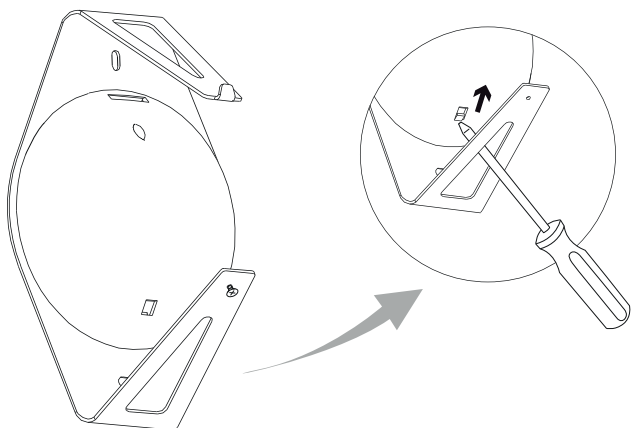

x1

x1

45,6 cm
18"

x8

x8

x8

x1

x2

kg 1,1 kg

lb 2.4 lb

150W
A-21
med. base

150W T-10
halogen shielded
med. base

23W
CFEL
med. base

1

 D66/8a

1.2