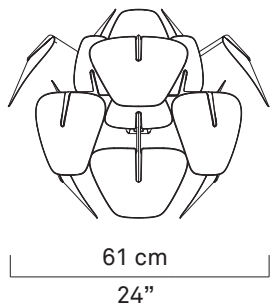

HOPE

design Francisco Gomez Paz / Paolo Rizzatto

**LUCE
PLAN**

D66

D66/8a

D66/8ti

D66/8a

49 cm
19.3"

x1

x1

45,6 cm
18"

x8

x8

x8

x1

x2