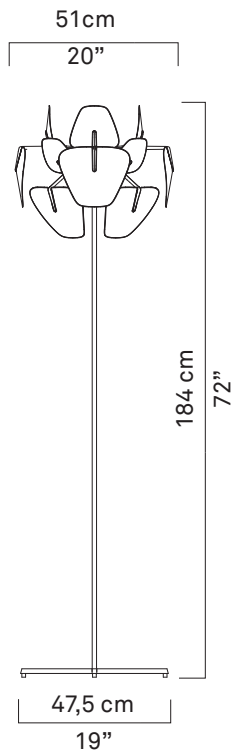

HOPE

design Francisco Gomez Paz / Paolo Rizzatto

**LUCE
PLAN**

D66

D66/8a

D66/8ti

D66/8a

49 cm
19.3"

x1

x1

45,6 cm
18"

x8

x8

x8

x1

x2

2.

1.7

2.

3.

1.8

1.9

D66/8ti

x8

2.2

3

1.

2.

3.

4

x1

x2